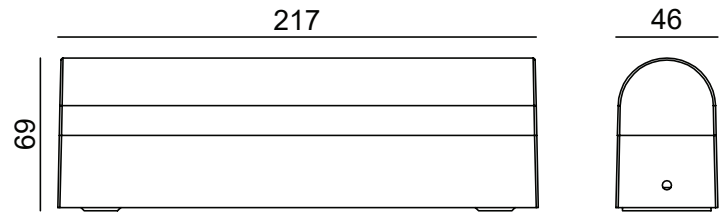

## SPECIFICATIONS

Product Code	KL-OD0001
Power	12W
Input	220-240V
Output	380 lm
Color Temperature	2700k-6500k
Power factor	≥0.95
CRI	80
LED Type	SMD
IP Rating	IP65 Class 1
Size	69mm*217mm*46mm
Warranty	3 years